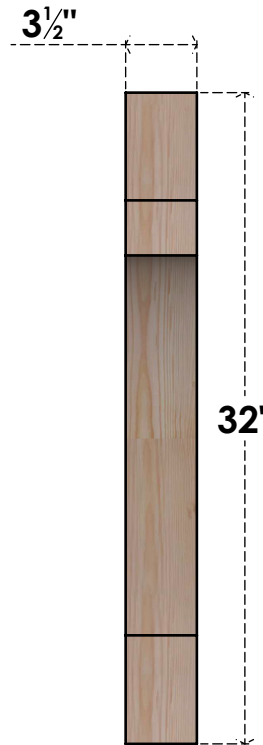

BRC04X20X32MRC00SDF

3 1/2"W X 20"D X 32"H MERCED SMOOTH BRACE, DOUGLAS FIR

EKENA MILLWORK
 2300 WEST MAIN ST.
 CLARKSVILLE, TX 75426
 TOLL FREE: 866-607-0453
 WWW.EKENAMILLWORK.COM

NOTES

1. INSTALLATION TO BE COMPLETED IN ACCORDANCE WITH MANUFACTURER'S SPECIFICATIONS.
2. DRAWING MAY NOT BE TO SCALE
3. THIS DRAWING IS INTENDED FOR DESIGN AND PLANNING PURPOSES ONLY.
4. ALL INFORMATION CONTAINED HEREIN WAS CURRENT AT THE TIME OF DEVELOPMENT BUT MUST BE REVIEWED AND APPROVED BY THE PRODUCT MANUFACTURER TO BE CONSIDERED ACCURATE.
5. PRODUCTS ARE NOT KILN DRIED. THIS ITEM IS UNIQUE AND WILL CONTAIN THE NATURAL VARIATIONS THAT THE WOOD SPECIES OFFERS. THIS MAY RESULT IN VARIATIONS UP TO 1/4"