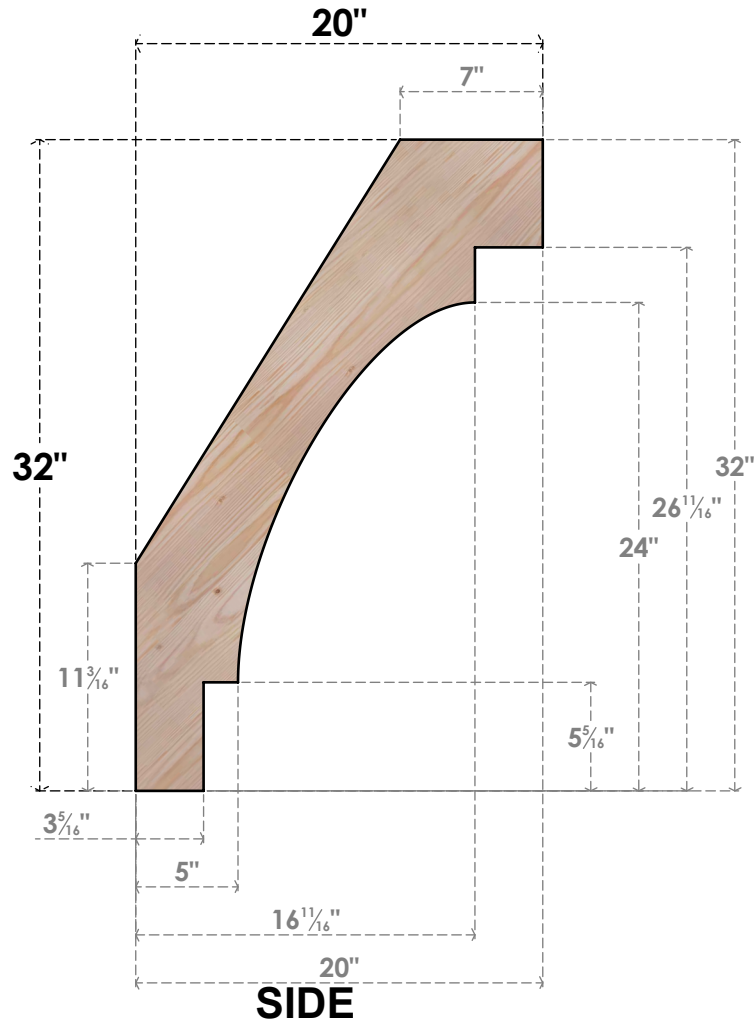

BRC04X20X32MRC00SDF

3 1/2"W X 20"D X 32"H MERCED SMOOTH BRACE, DOUGLAS FIR

EKENA MILLWORK
 2300 WEST MAIN ST.
 CLARKSVILLE, TX 75426
 TOLL FREE: 866-607-0453
 WWW.EKENAMILLWORK.COM

NOTES

1. INSTALLATION TO BE COMPLETED IN ACCORDANCE WITH MANUFACTURER'S SPECIFICATIONS.
2. DRAWING MAY NOT BE TO SCALE
3. THIS DRAWING IS INTENDED FOR DESIGN AND PLANNING PURPOSES ONLY.
4. ALL INFORMATION CONTAINED HEREIN WAS CURRENT AT THE TIME OF DEVELOPMENT BUT MUST BE REVIEWED AND APPROVED BY THE PRODUCT MANUFACTURER TO BE CONSIDERED ACCURATE.
5. PRODUCTS ARE NOT KILN DRIED. THIS ITEM IS UNIQUE AND WILL CONTAIN THE NATURAL VARIATIONS THAT THE WOOD SPECIES OFFERS. THIS MAY RESULT IN VARIATIONS UP TO 1/4"